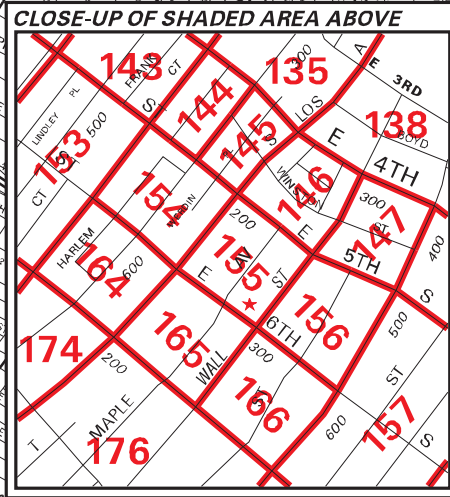

FORM 17.01.00

Central Area
Reporting Districts

★ Police Station - 251 E. 6th Street

FORM 17.01.01

Central Area Reporting Districts

0 0.2 0.4 Miles

★ Police Station - 251 E. 6th Street

Street Data Copyright © by Thomas Bros. Maps®